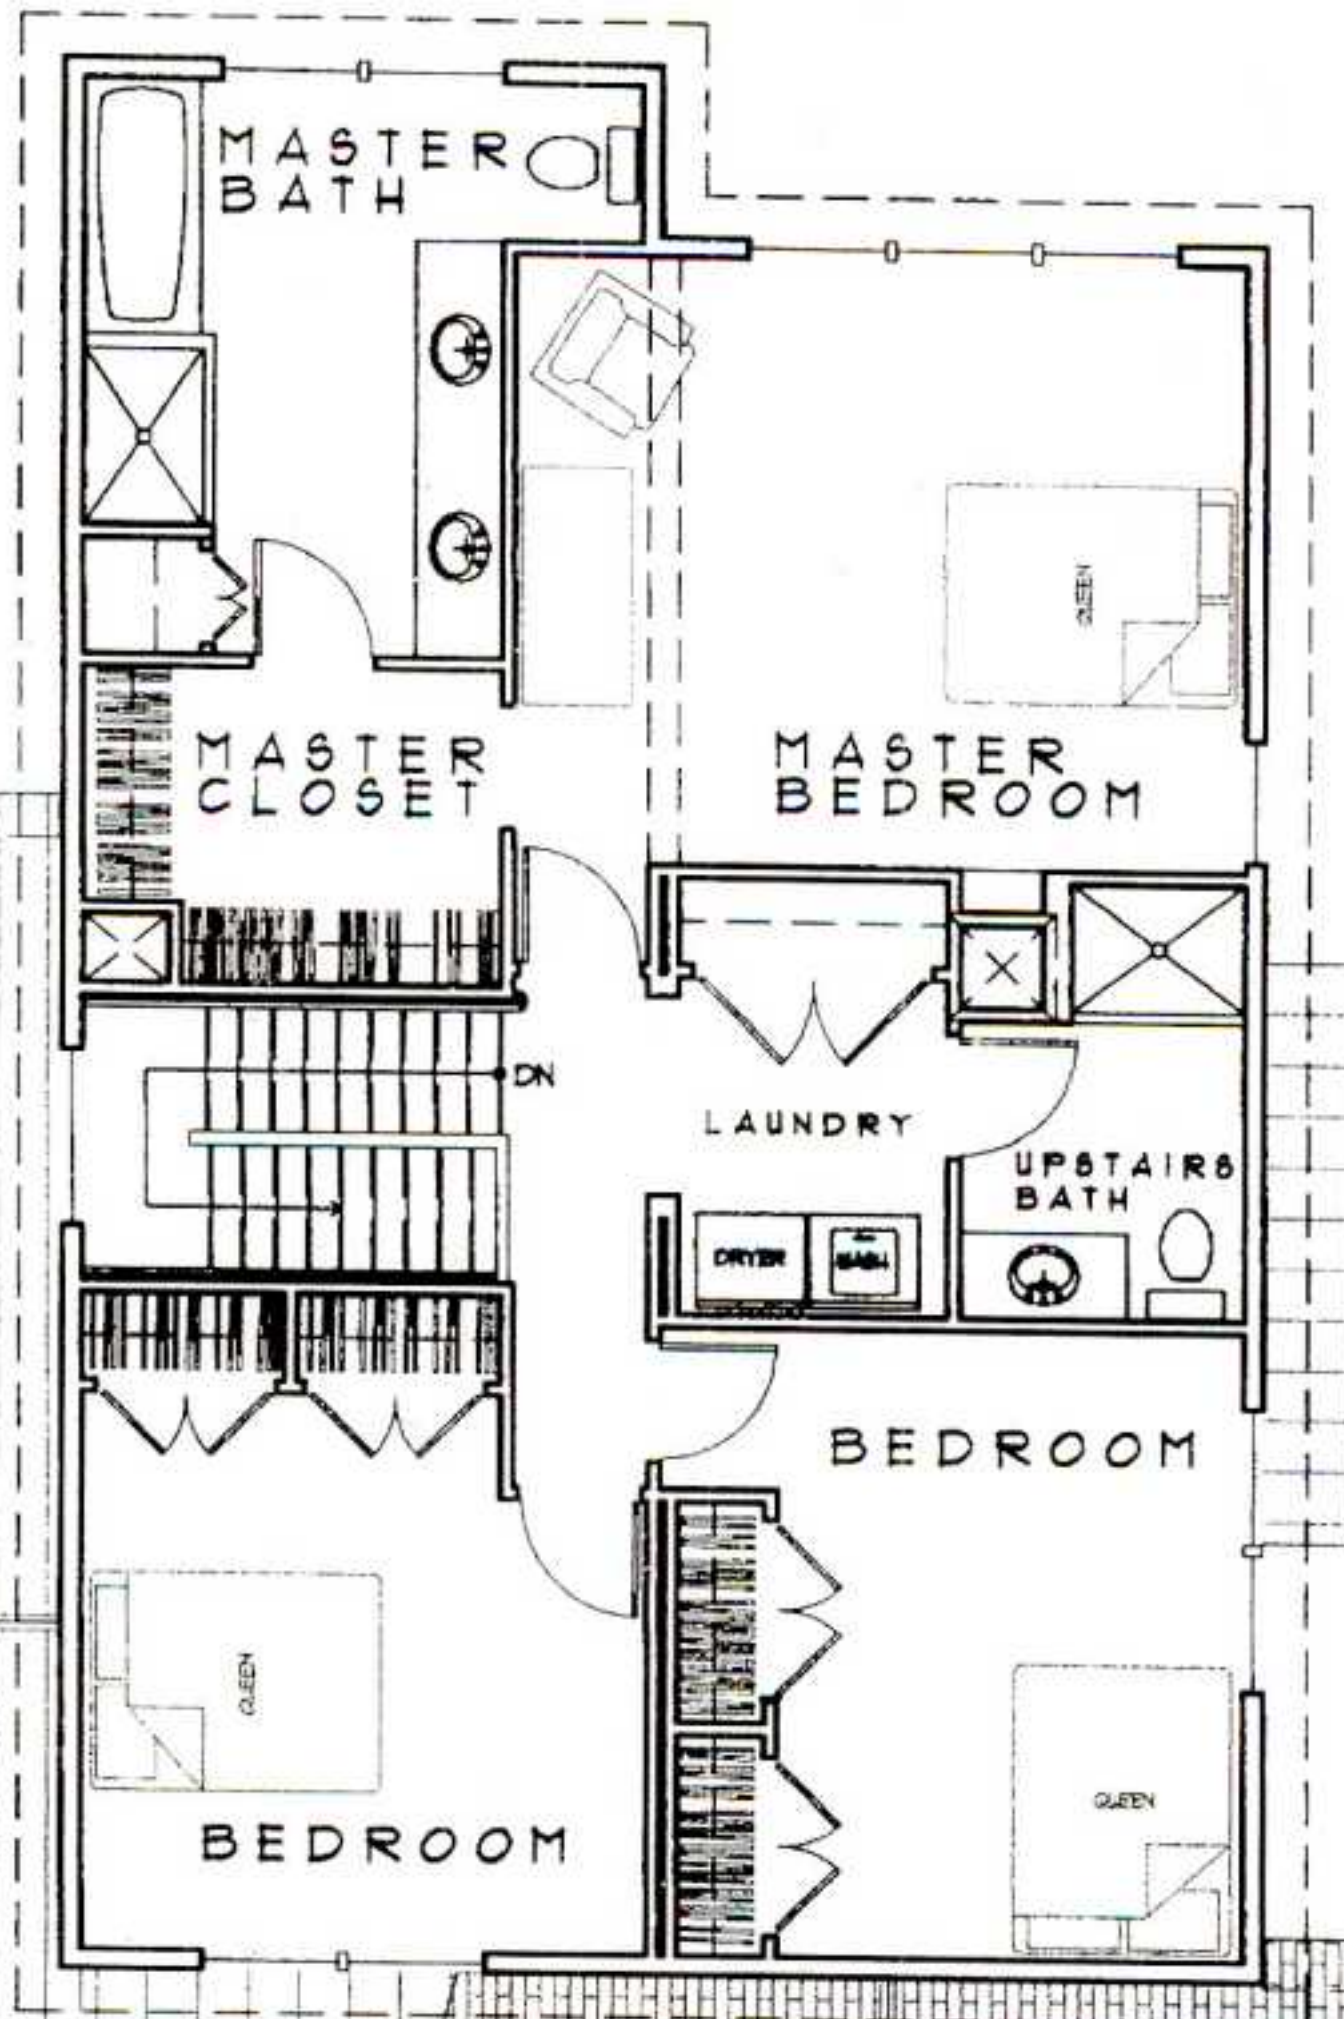

YOKUN BROOK AT LENOX

LENOX, MASSACHUSETTS

PATIO

INTERIOR PERSPECTIVE

LIVING

OPEN ABOVE

DINING

KITCHEN

ENTRY

MASTER BEDROOM

GARBAGE SHED

GARAGE

28'-6"

6'-4"

16'-0"

4'-0"

40'-0"

14'-6"

58'-1 1/2"

ALTERNATE FOOTPRINT