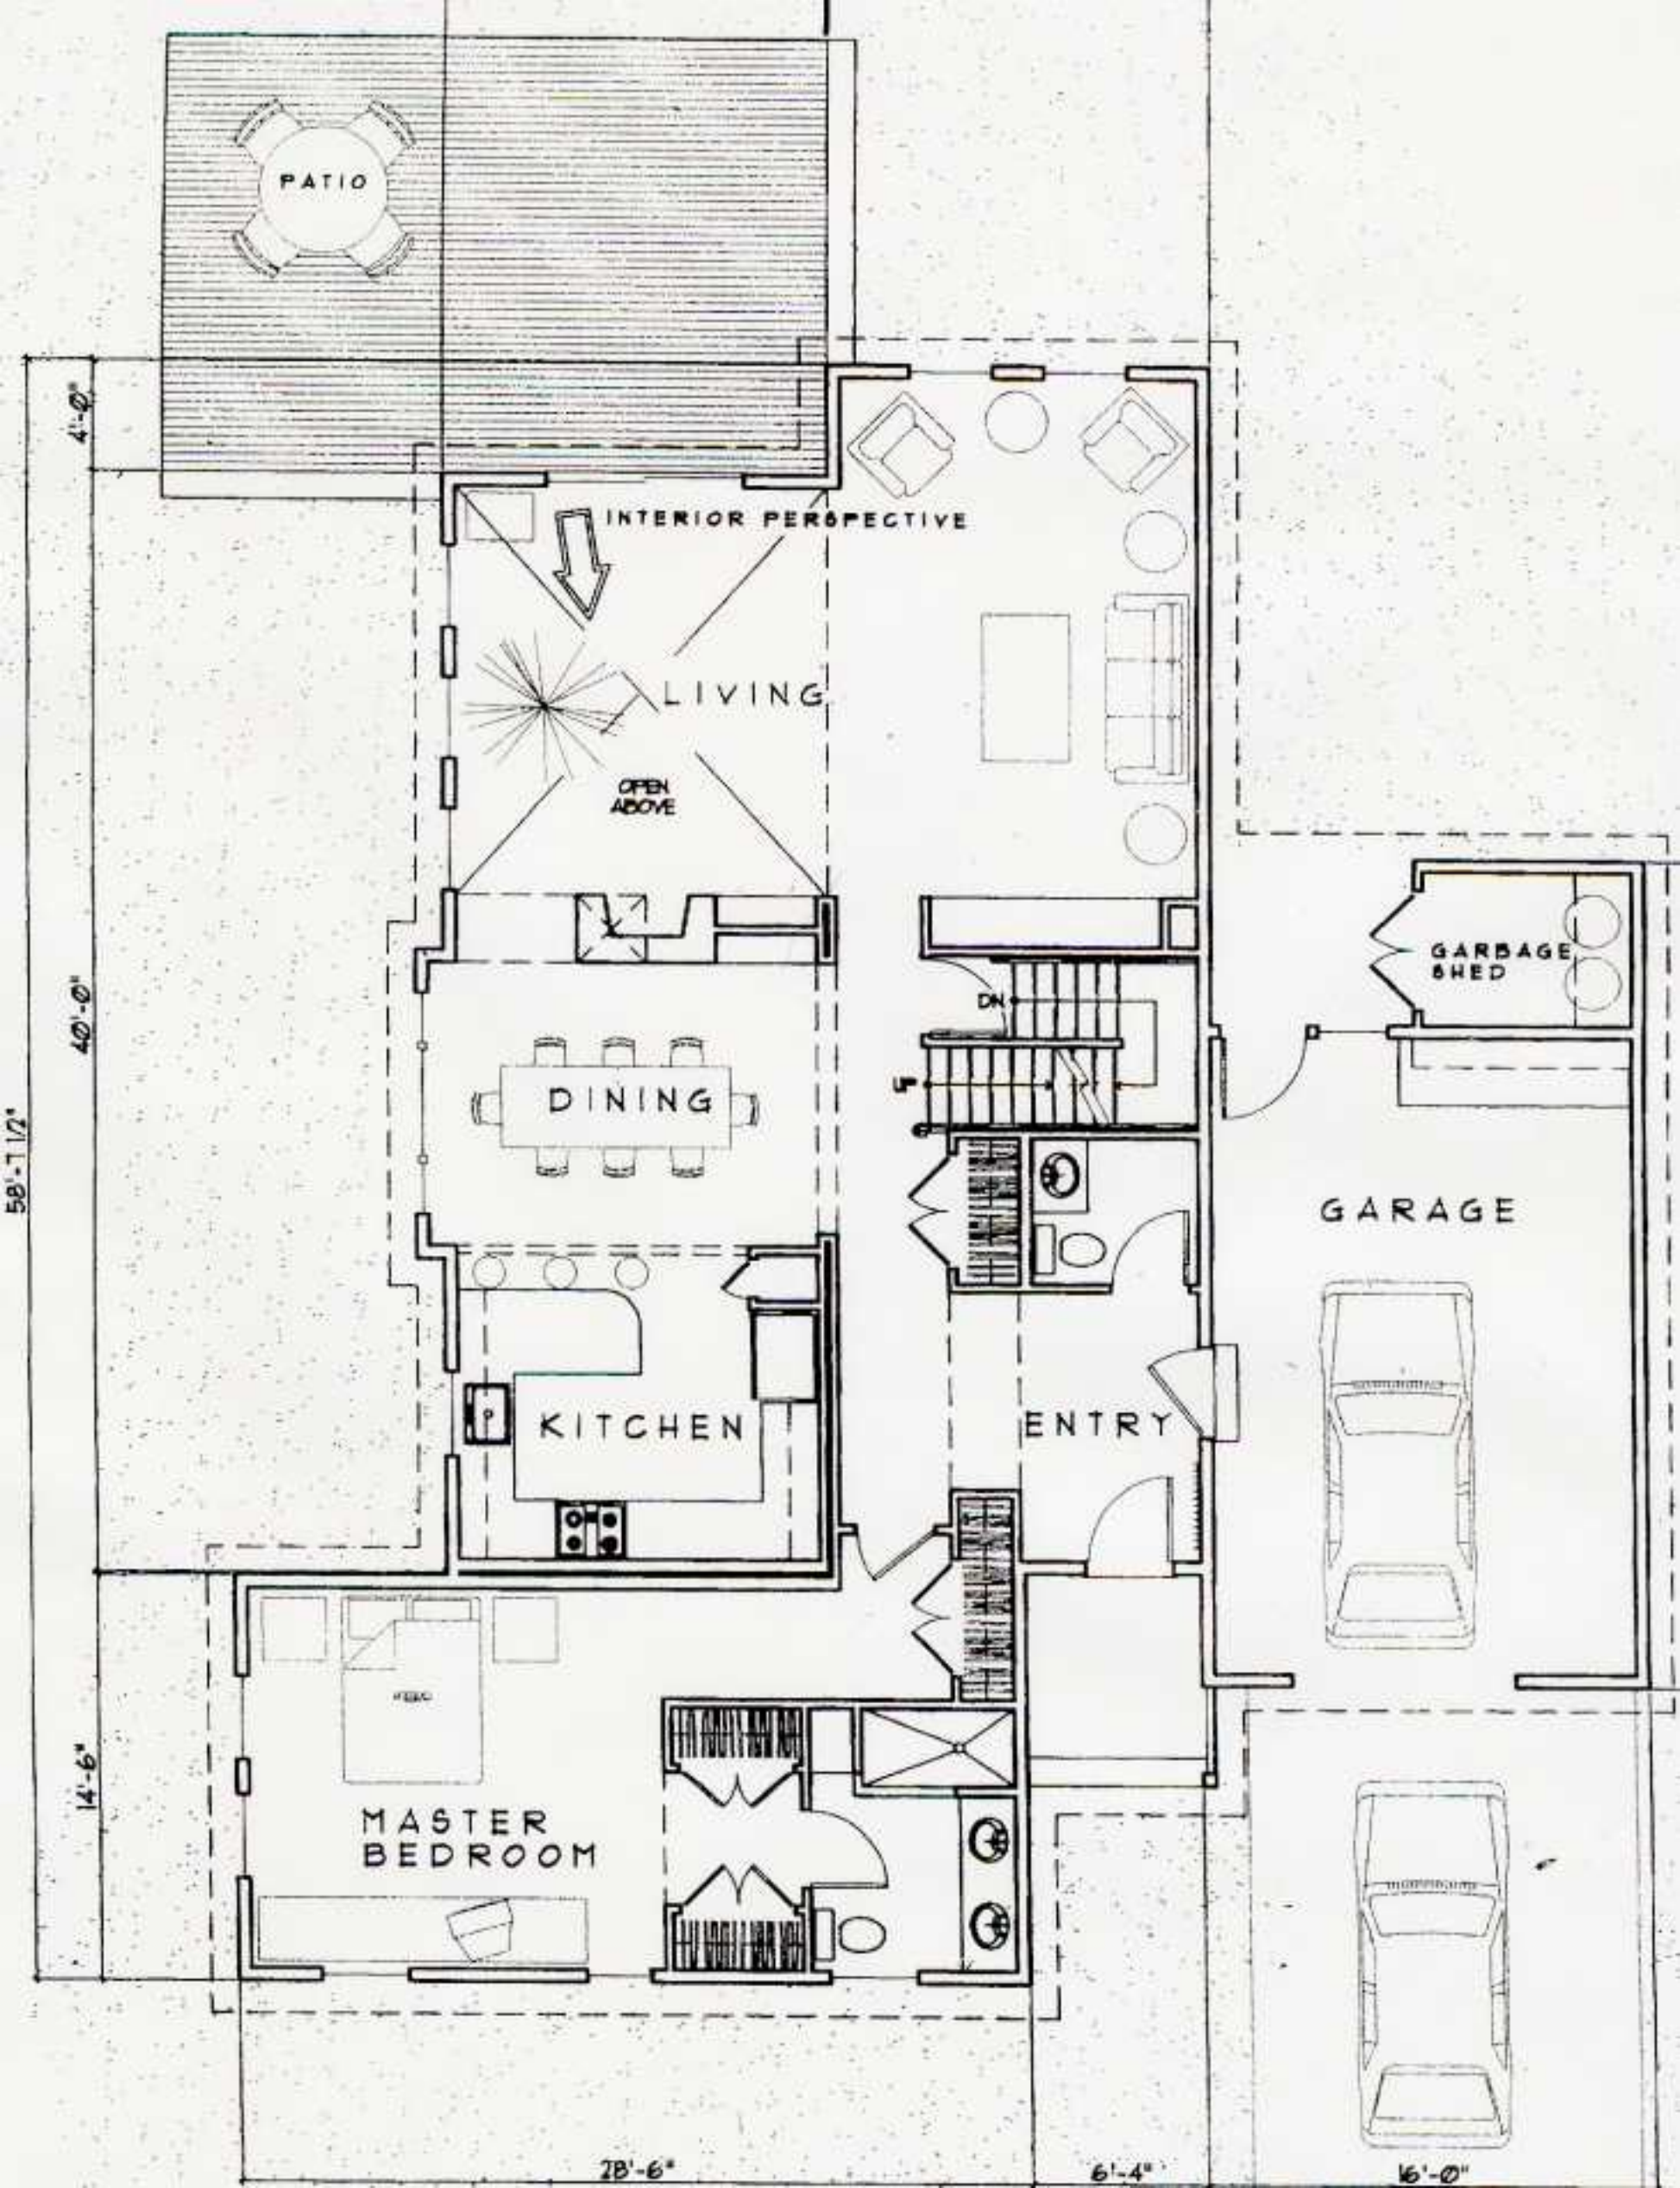

YOKUN BROOK AT LENOX

LENOX, MASSACHUSETTS

PATIO

INTERIOR PERSPECTIVE

LIVING

OPEN ABOVE

DINING

KITCHEN

ENTRY

MASTER BEDROOM

GARBAGE SHED

GARAGE

28'-6"

6'-4"

16'-0"

4'-0"

40'-0"

14'-6"

58'-1 1/2"

ALTERNATE FOOTPRINT